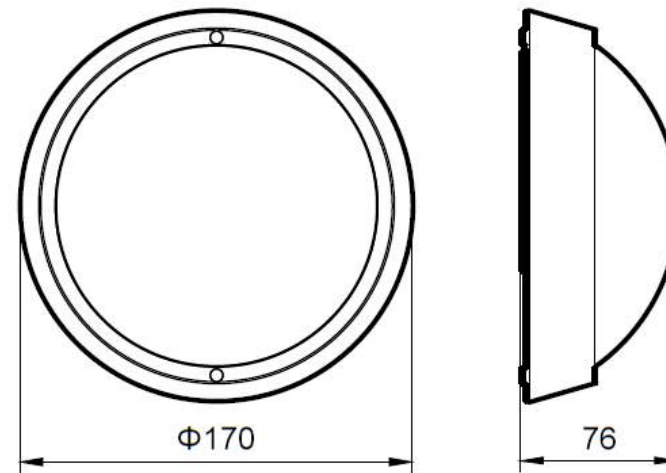

## Technical Specs

Types	WT045C LED20	WT045C LED12
Lumen Output	1600 Lm ( $\pm$ 5%)	960 Lm ( $\pm$ 5%)
System Power	20W	12W
System efficacy	80 lm/W	
CCT	NW (4000K)	
CRI	$\geq$ 70	
Color consistency	<6 SDCM	
IP/IK rating	IP65/ IK06	
Beam Angle	100~120D	
Classification	Class II	
Operation Temperature	-30°C to 35°C, ta 25°C	
Lifetime (hrs)	20k hrs @ L70 B50 @Ta 25C	
Surge protection	0.5kv/1kv (L-N/L, N- GND)	
Input Voltage	220-240V, 50/60 Hz	
Power factor	$\geq$ 0.5	
Body Color	RAL 7031	
Power Connection	terminal block PA10	
Housing material	Polypropolene, LG: PC, Diffuser: PC	
Packaging	Individual Color Box, 20 Pcs in one Carton Box	Individual Color Box, 24 Pcs in one Carton Box
Mounting / Installation	Wall Mounting	
Dimensions (LxWxH)	$\Phi$ 220 X 88mm	$\Phi$ 170 X 76mm
Weight	0.280 KG	0.178 KG
Mounting Accessories	2PCS Screw +2PCS Expansion tube	
Certificate	CCC/CB/EMC/CE	

## Dimensions

**20W**

**12W**