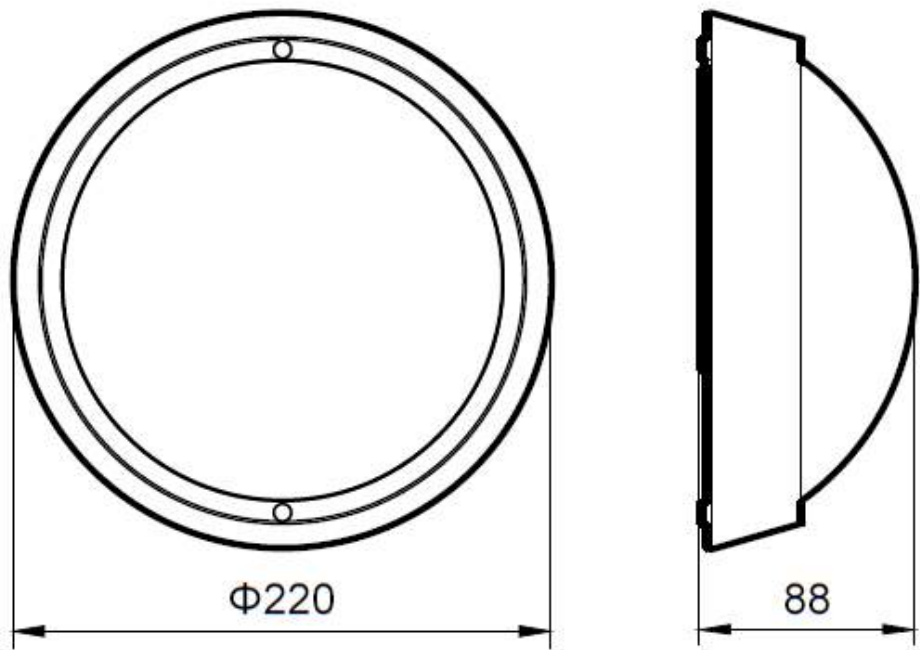

## Technical Specs

Types	WT045C LED20	WT045C LED12
Lumen Output	1600 Lm ( $\pm$ 5%)	960 Lm ( $\pm$ 5%)
System Power	20W	12W
System efficacy	80 lm/W	
CCT	NW (4000K)	
CRI	$\geq$ 70	
Color consistency	<6 SDCM	
IP/IK rating	IP65/ IK06	
Beam Angle	100~120D	
Classification	Class II	
Operation Temperature	-30°C to 35°C, ta 25°C	
Lifetime (hrs)	20k hrs @ L70 B50 @Ta 25C	
Surge protection	0.5kv/1kv (L-N/L, N- GND)	
Input Voltage	220-240V, 50/60 Hz	
Power factor	$\geq$ 0.5	
Body Color	RAL 7031	
Power Connection	terminal block PA10	
Housing material	Polypropolene, LG: PC, Diffuser: PC	
Packaging	Individual Color Box, 20 Pcs in one Carton Box	Individual Color Box, 24 Pcs in one Carton Box
Mounting / Installation	Wall Mounting	
Dimensions (LxWxH)	$\Phi$ 220 X 88mm	$\Phi$ 170 X 76mm
Weight	0.280 KG	0.178 KG
Mounting Accessories	2PCS Screw +2PCS Expansion tube	
Certificate	CCC/CB/EMC/CE	

## Dimensions

**20W**

**12W**