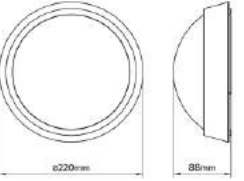

Essential Smartbright Bulkhead WT045C

Packaging Design GM

Safe & reliable
20W
1600 lumen

WT045C
Essential SmartBright
PHILIPS

PHILIPS
Essential SmartBright
Bulkhead
WT045C

PHILIPS
Essential SmartBright
Bulkhead
Integrated driver
Ideal for exterior use
Stylish and clean design
WT045C

1600 lumen
20W

Safe & reliable

Светильник (Функционал)
Типовое название: Essential SmartBright Bulkhead WT045C
Типовое название: Essential SmartBright Bulkhead WT045C
Информация о производителе: Philips Lighting (Philips) Co., Ltd.
Адрес: 27 Building 2, No.1001, Road Hubei, Wuxi Town, Jiangsu Province, 201801 Shanghai, China
Телефон: 800 201 201 / 400 201 201

Светильник (Свойства)
Исполнение: настенный
Исполнение: настенный
Исполнение: настенный
Степень защиты: IP65
Степень защиты: IP65
Степень защиты: IP65

Светильник (Характеристики)
Артикул: Essential SmartBright Bulkhead WT045C
Мощность: 20W
Световой поток: 1600lm
Цветовая температура: 4000K
Срок службы: 20,000 hours

Светильник (Дополнительно)
Степень защиты: IP65
Степень защиты: IP65
Степень защиты: IP65

Светильник (Дополнительно)
Степень защиты: IP65
Степень защиты: IP65
Степень защиты: IP65