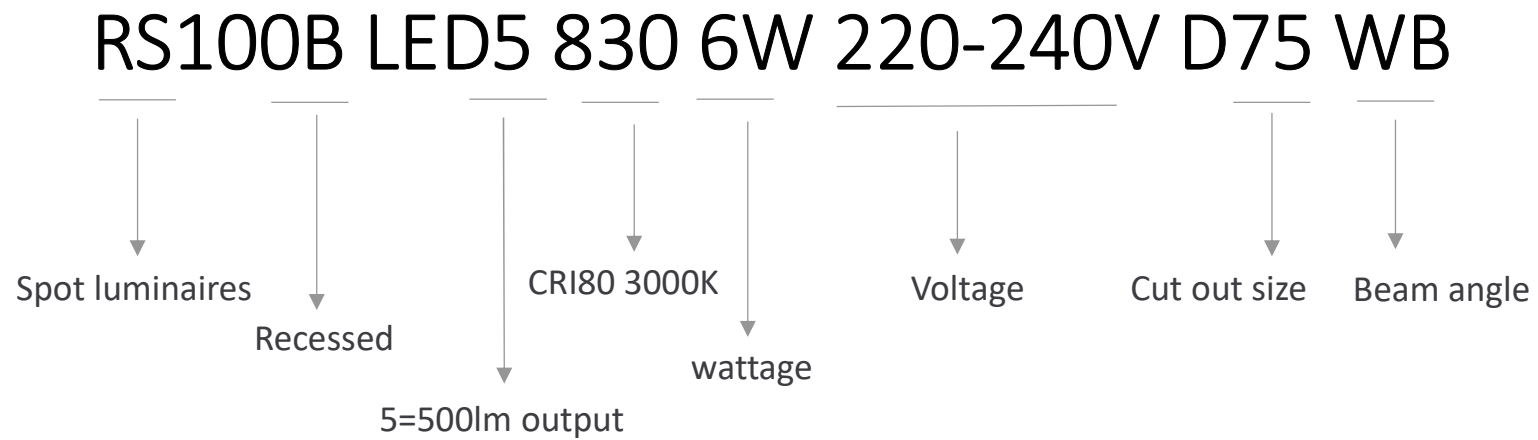

Essential SmartBright RS100B product description