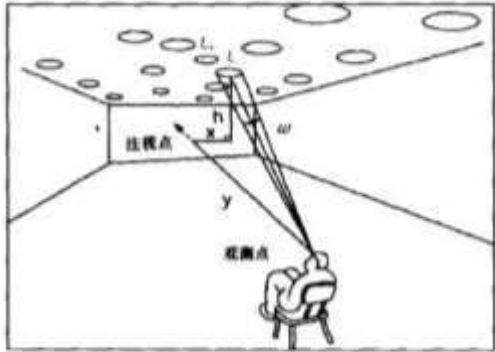

Visual Comfort

UGR ≤ 22

图 1 UGR 值计算模型

Good control on Saturated Red

CRI 80 + R9 > 0

CRI evaluate R1-R8

R9 evaluate saturated red

Benefits & Features

- Strong energy saving story – System efficacy **100lm/W**
- Flicker Free – Ripple **$\leq 5\%$**
- Visual comfort – **UGR ≤ 22**
- Good color rendering with control on red saturation – CRI 80, **R9>0**
- Reduced luminaire height covering wider potential applications – Overall height is **35mm, including driver**
- Long lifetime – **30Khrs @L70B50**