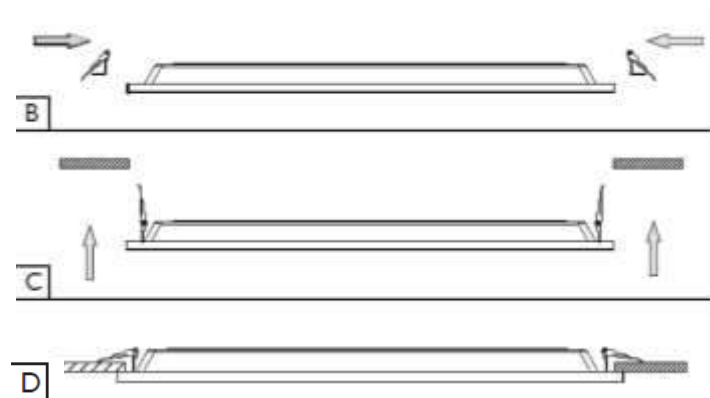

Product Design & Details

Narrow Frame, bigger light exit window

Overall Thickness: 35mm

Full Window illumination
Good lighting uniformity

Driver fixed on the side.
20mm flying cable

Product family – Dimension

600x1200

300x1200

600x600

200x1200

Product family – Installation

Recessed /T-BAR

Adjust the luminaire position to fit ceiling well

Applicable version:

W60L60
W30L120
W20L120
W30L120

PCV / Concealed ceiling

Springs are **NOT** included in the packaging.

- Pls buy it separately with below info:
- PCV Accessory 12NC: 911401724242

A 石膏板厚度/Suggested ceiling thickness:
8mm-16mm

Application version & Cut out size:

W60L60: 580*580mm (±2mm)
W30L120: 280*1180mm (±2mm)
W20L120: 180*1180mm (±2mm)
W60L120: 580*1180mm (±2mm)

Product family – Installation

For China only.

CPC/集成吊顶

W60L60 CPC
W30L120 CPC