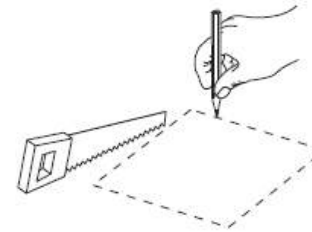

Product Design & Details

Narrow Frame, bigger light exit window

Overall Thickness: 35mm

Full Window illumination
Good lighting uniformity

Driver fixed on the side.
20mm flying cable

Product family – Dimension

600x1200

300x1200

600x600

200x1200

Product family – Installation

Recessed /T-BAR

Adjust the luminaire position to fit ceiling well

Applicable version:

W60L60
W30L120
W20L120
W30L120

PCV / Concealed ceiling

Springs are **NOT** included in the packaging.

- Pls buy it separately with below info:
- PCV Accessory 12NC: 911401724242

A 石膏板厚度/Suggested ceiling thickness:
8mm-16mm

Application version & Cut out size:

W60L60: 580*580mm (±2mm)
W30L120: 280*1180mm (±2mm)
W20L120: 180*1180mm (±2mm)
W60L120: 580*1180mm (±2mm)

Product family – Installation

For China only.

CPC/集成吊顶

W60L60 CPC
W30L120 CPC