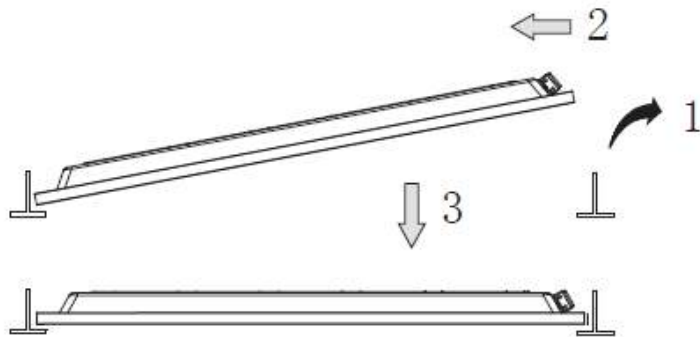

Product Design & Details

Narrow Frame, bigger light exit window

Overall Thickness: 35mm

Full Window illumination
Good lighting uniformity

Driver fixed on the side.
20mm flying cable

Product family – Dimension

600x1200

300x1200

600x600

200x1200

Product family – Installation

Recessed /T-BAR

Adjust the luminaire position to fit ceiling well

Applicable version:

W60L60
W30L120
W20L120
W30L120

PCV / Concealed ceiling

Springs are **NOT** included in the packaging.

- Pls buy it separately with below info:
- PCV Accessory 12NC: 911401724242

A 石膏板厚度/Suggested ceiling thickness:
8mm-16mm

Application version & Cut out size:

W60L60: 580*580mm (±2mm)
W30L120: 280*1180mm (±2mm)
W20L120: 180*1180mm (±2mm)
W60L120: 580*1180mm (±2mm)

Product family – Installation

For China only.

CPC/集成吊顶

W60L60 CPC
W30L120 CPC