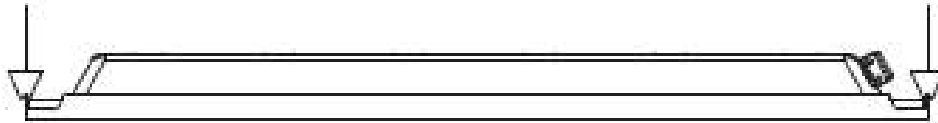

600x1200

300x1200

600x600

200x1200

Product family – Installation

Recessed /T-BAR

Adjust the luminaire position to fit ceiling well

Applicable version:

W60L60
W30L120
W20L120
W30L120

PCV / Concealed ceiling

Springs are **NOT** included in the packaging.

- Pls buy it separately with below info:
- PCV Accessory 12NC: 911401724242

A 石膏板厚度/Suggested ceiling thickness:
8mm-16mm

Application version & Cut out size:

W60L60: 580*580mm (±2mm)
W30L120: 280*1180mm (±2mm)
W20L120: 180*1180mm (±2mm)
W60L120: 580*1180mm (±2mm)

Product family – Installation

For China only.

CPC/集成吊顶

W60L60 CPC
W30L120 CPC