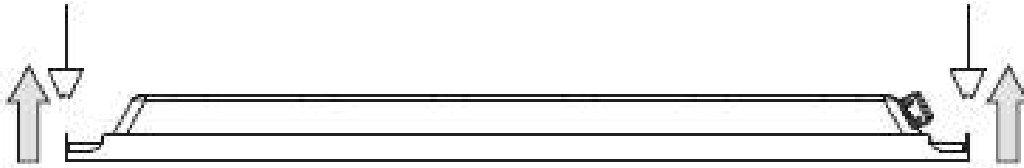

600x1200

300x1200

600x600

200x1200

Product family – Installation

Recessed /T-BAR

Adjust the luminaire position to fit ceiling well

Applicable version:

Application version & Cut out size:

W60L60: 580*580mm (±2mm)
W30L120: 280*1180mm (±2mm)
W20L120: 180*1180mm (±2mm)
W60L120: 580*1180mm (±2mm)

Product family – Installation

For China only.

CPC/集成吊顶

W60L60 CPC
W30L120 CPC