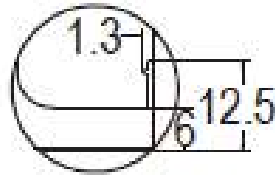

Application version & Cut out size:

W60L60: 580*580mm (±2mm)
W30L120: 280*1180mm (±2mm)
W20L120: 180*1180mm (±2mm)
W60L120: 580*1180mm (±2mm)

Product family – Installation

For China only.

CPC/集成吊顶

W60L60 CPC
W30L120 CPC