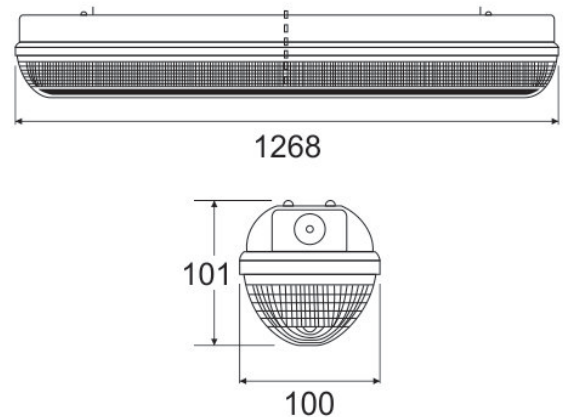

PARAGON®

Chất lượng là tất cả

Weather & Proof Luminaire

PIFH136L18 (20w-2500lm)

Parameters

Led chip brand	Bridgelux/Epistar
Light Efficiency	≥103lm/w
Luminous Flux	≥2274lm
Color Temperature	6500K(3000, 4200K optional)
Beam Angle	158°
Total Power Consumption	20±2W
Light source	1x20w (2500lm)
Voltage	180-240V/50Hz
Current	0.1026 A
Light Dimensions	1268x100x101mm

Light distribution

Physical dimension

≥0.9	80Ra	IP65	50000 Hrs	AC 180 240V	50-60Hz
Power Factor	CRI	IP Level	Life span	Input Voltage	Power Frequency

Others

Materials:

Housing made of PC.

High quality polycarbonate lamp holder.

High temperature rated cable (Ø: 0.5mm).

Lamp types: Led tube - T8 (option: T8 or T10 fluorescent lamp).

All accessories and reflector are easily attached and removed for easy maintenance.

Warranty: housing: 1 years; led tube: 3 years. (ballast, fluorescent tube: 1 year).

Suitable for garage, warehouse, workshop, kitchen, bathroom, massage room, department stores, wet environments, light industries, parkings, other lighting purposes.