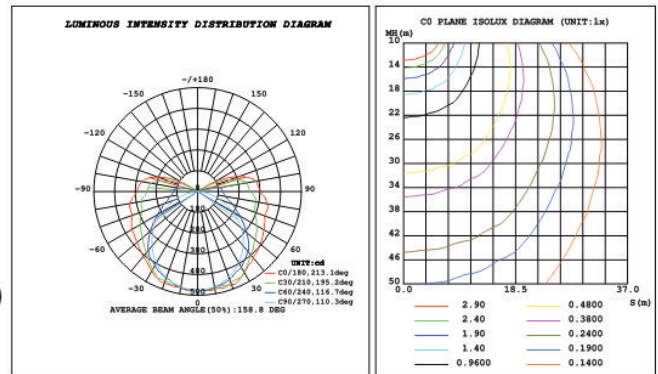

### Parameters

Led chip brand	Bridgelux/Epistar
Light Efficiency	≥103lm/w
Luminous Flux	≥2274lm
Color Temperature	6500K(3000, 4200K optional)
Beam Angle	158°
Total Power Consumption	20±2W
Light source	1x20w (2500lm)
Voltage	180-240V/50Hz
Current	0.1026 A
Light Dimensions	1268x100x101mm

### Physical dimension

≥0.9	80Ra	IP65	50000 Hrs	AC 180 240V	50-60Hz
Power Factor	CRI	IP Level	Life span	Input Voltage	Power Frequency