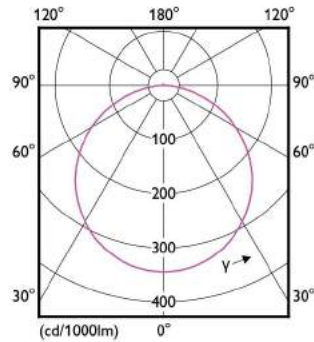

Optical cover/lens finish	Frosted
Overall length	165 mm
Overall width	165 mm
Overall height	38 mm
Overall diameter	140 mm
Color	White
Dimensions (Height x Width x Depth)	38 x 165 x 165 mm (1.5 x 6.5 x 6.5 in)

Dimensional drawing

DN020 GM RR 900lm 6500K TBDW 5" WH ND

Photometric data

Downlight DN020 G3 CW 10,5W D125 GM

Downlight DN020 G3 CW 10,5W D125 GM

Essential SmartBright LED Downlight G2

Lifetime

L70B50 20K-LMP