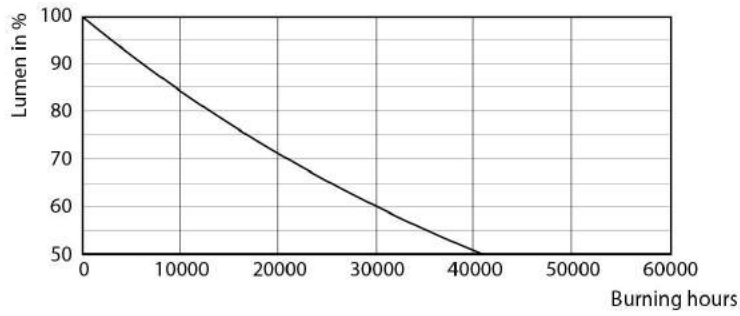

Dimensional drawing

DN020 GM RR 900lm 6500K TBDW 5" WH ND

Photometric data

Downlight DN020 G3 CW 10,5W D125 GM

Downlight DN020 G3 CW 10,5W D125 GM

Essential SmartBright LED Downlight G2

Lifetime

L70B50 20K-LMP