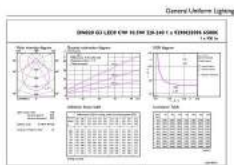

Approval and Application

Ingress protection code	IP20 [Finger-protected]
Mech. impact protection code	IK03 [0.3 J]

Initial Performance (IEC Compliant)

Initial luminous flux (system flux)	900 lm
Initial LED luminaire efficacy	85.00 lm/W
Init. Corr. Color Temperature	6500 K
Init. Color Rendering Index	80
Initial chromaticity	(0.3123, 0.3283) 6
Initial input power	10.5 W

Order product name	DN020B G3 LED9/CW 10.5W 220-240V D125 GM
EAN/UPC - Product	8718699779238
Order code	929002509608
Numerator - Quantity Per Pack	1
Numerator - Packs per outer box	30
Material Nr. (12NC)	929002509608
Net Weight (Piece)	0.100 kg

Dimensional drawing

DN020 GM RR 900lm 6500K TBDW 5" WH ND

Photometric data

Downlight DN020 G3 CW 10,5W D125 GM

Downlight DN020 G3 CW 10,5W D125 GM

Essential SmartBright LED Downlight G2

Lifetime

L70B50 20K-LMP