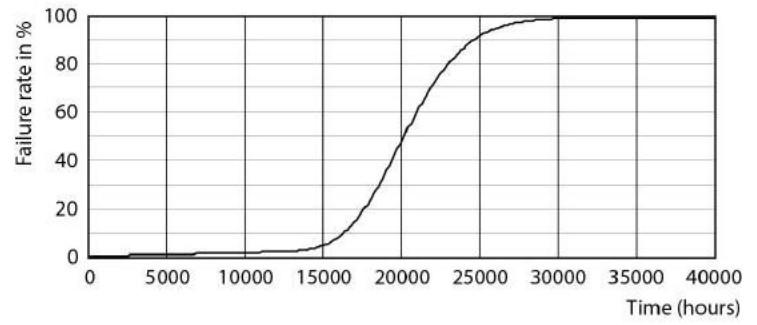

Dimensional drawing

DN020 GM RR 900lm 6500K TBDW 5" WH ND

Photometric data

Downlight DN020 G3 CW 10,5W D125 GM

Downlight DN020 G3 CW 10,5W D125 GM

Essential SmartBright LED Downlight G2

Lifetime

L70B50 20K-LMP