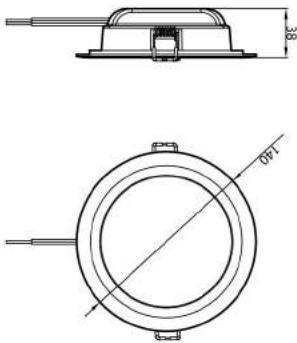

Essential SmartBright LED Downlight G2

Power consumption tolerance	+/-10%
Over Time Performance (IEC Compliant)	
Median useful life L70B50	20000 h
Application Conditions	
Ambient temperature range	-20 to +40 °C
Product Data	
Full product code	871869977923800

Order product name	DN020B G3 LED9/CW 10.5W 220-240V D125 GM
EAN/UPC - Product	8718699779238
Order code	929002509608
Numerator - Quantity Per Pack	1
Numerator - Packs per outer box	30
Material Nr. (12NC)	929002509608
Net Weight (Piece)	0.100 kg

Dimensional drawing

DN020 GM RR 900lm 6500K TBDW 5" WH ND

Photometric data