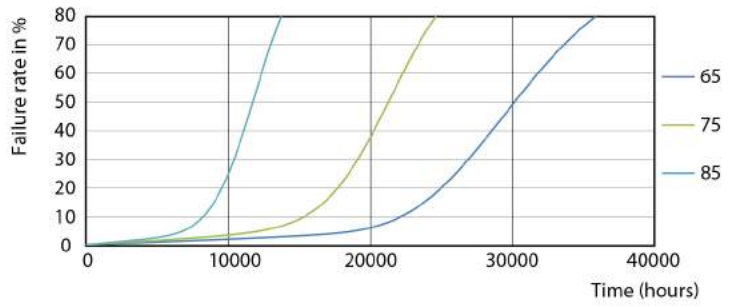

ESSENTIAL LEDtube 8W G5 865 APR

ESSENTIAL LEDtube 16W G5 840 APR

Essential LEDtube

Tuổi thọ

ESSENTIAL LEDtube 8-16W G5 830-865 APR

ESSENTIAL LEDtube 8-16W G5 830-865 APR

ESSENTIAL LEDtube 8-16W G5 830-865 APR