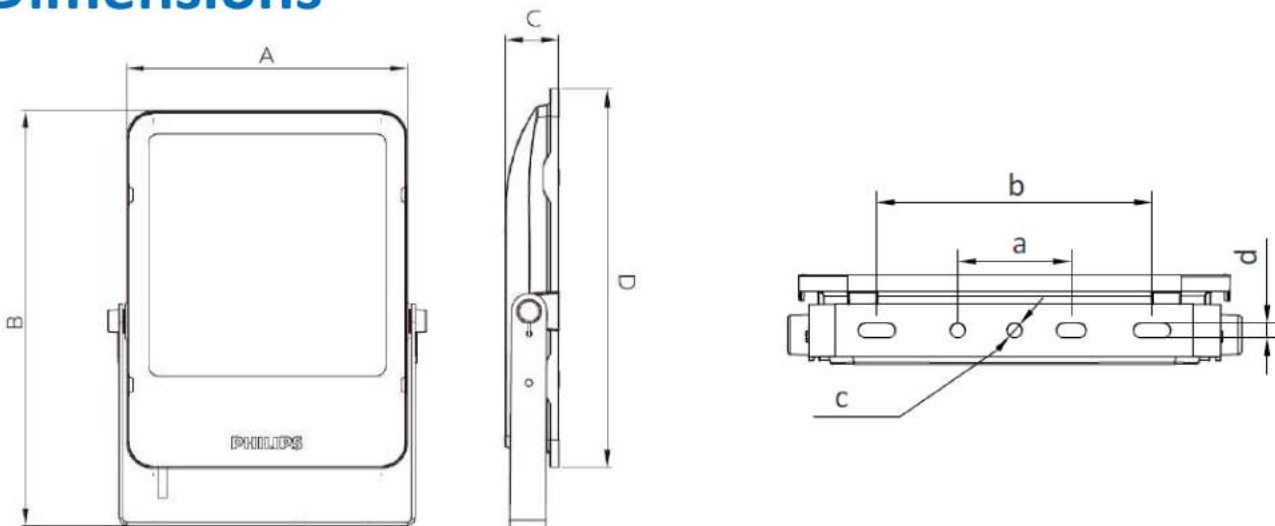

# Product Data

Product Family	SmartBright G2 LED Floodlight BVP151					
Configuration	30W	50W	70W	100W	150W	200W
System lumen * (lm)	3000 lm	5000 lm	7000 lm	10000 lm	15000 lm	20000 lm
Power factor	>0.9					
Surge Protection rating	2/2KV (DM/CM)			4/4KV (DM/CM)		
Beam angle	Asymmetrical Wide Beam (40° x 80°)					
CCT	3000K(WW)/4000K(NW)/5700K(CW)					
CRI	>80					
Operating temperature	-25°C to +40°C					
Lifetime	50,000hrs (L70B50@Ta25°C)					
IP/IK rating	IP65 / IK07			IP65 / IK08		
Electrical class	Class I					
Input voltage	220-240V, 50/60Hz					
Connection cable	600mm length flying cable					
Mounting type	Bracket mounting					
Material and finishing	Housing: Die-cast aluminum, powder coated dark grey(RAL7043) Front cover: Tempered glass Bracket: Steel, powder coated dark grey(RAL7043)					
Weight	0.8 Kg	1.45 Kg	1.98 Kg	3.28 Kg	5.02 Kg	6.26 Kg
Certifications	CE, CQC, CB, EMC, AS/NZS60598					

## Dimensions

Unit: mm

Type	A	B	C	D	a	b	c	d
BVP151 30W	146	206	37	174	80	100	∅ 6.5	6.5
BVP151 50W	203	297	38	242	120	144	∅ 8.5	8.5
BVP151 70W	214	327	55	268	120	144	∅ 8.5	8.5
BVP151 100W	236	360	58	308	76.2	175	∅ 8.5	8.5
BVP151 150W	293	430	60	380	76.2	215	∅ 10.5	10.5
BVP151 200W	336	491	60	424	76.2	255	∅ 10.5	10.5