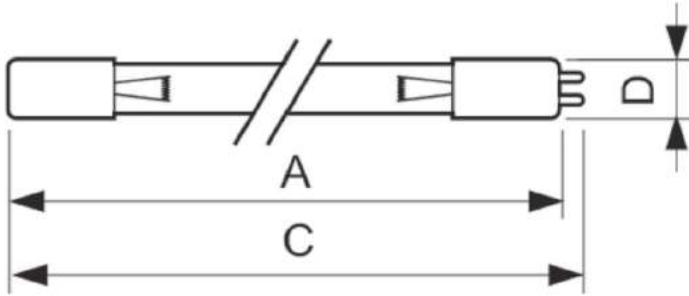

Product data

General Information	
Cap-Base	4PINSSINGLEENDED [4 Pins Single Ended]
Main Application	Disinfection
Useful Life (Nom)	9000 h
System Description	High Output

Mechanical and Housing	
Cap-Base Information	4 Pins Single Ended
Bulb Shape	T16

Material Nr. (12NC)	927971104099
Net Weight (Piece)	156.000 g

Dimensional drawing

Product	D (max)	C (max)	A (max)
TUV 64T5 HO 4P SE UNP/32	19.3 mm	1564.5 mm	1555.2 mm

TUV 64T5 HO 4P SE

Photometric data

XDPB_XUTUV-Spectral power distribution B/W