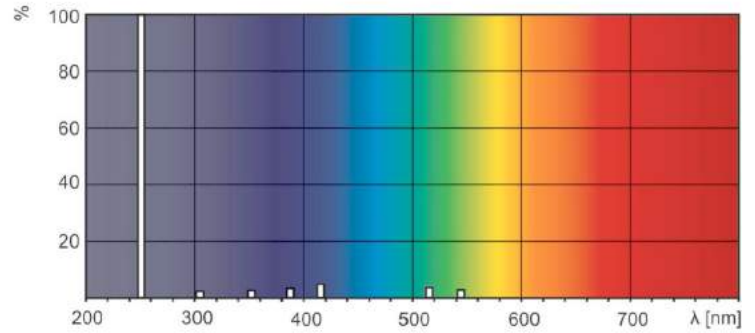

Material Nr. (12NC)	927971104099
Net Weight (Piece)	156.000 g

Dimensional drawing

Product	D (max)	C (max)	A (max)
TUV 64T5 HO 4P SE UNP/32	19.3 mm	1564.5 mm	1555.2 mm

TUV 64T5 HO 4P SE

Photometric data

XDPB_XUTUV-Spectral power distribution B/W