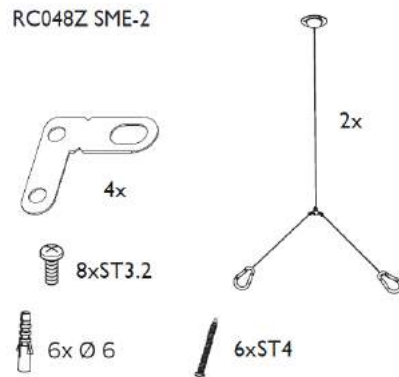

# Usage flexibility

RC048Z SMB-PLC

RC048Z SME-2

RC048Z SC

# Accessory

PVC clips for plater ceiling  
RC048Z SMB-PLC  
911401824580

Surface mounted frame  
911401867282 : Panel SMB W30L120 H7  
911401724282 : Panel SMB W60L60 H7

Suspension kit  
RC048Z SME-2  
911401824680

# Specification

Model	W60L60	W30L120	W60L120
Dimensions	597x597mm	297x1197mm	597x1197mm
Power	42W		50W
System lumens	3800lm		5100lm
System efficacy	90 lm/W		102 lm/W
CCT		4000K/6500K	
CRI		≥80	
SDCM		≤5	
Beam angle		120°	
IP / IK rating		IP20/IK02	
Operating temperature		-10°C to +35°C	
Lifetime		30000 hrs (L70), 3 Years Warranty	
Input voltage		220-240V, 50/60Hz	
Power factor		>0.9	
Electrical class		Class II	
Surge Protection		Follow IEC60598	
Driver		Fixed Output	
Mounting type		Recessed / PCV /Suspension	
Housing colour		RAL9003 (ΔE<2)	
Material		Frame: Aluminum; Diffuser: PS Plate Back plate: Metal sheet with painting	
Packaging		6 in 1 with brown box (Vertical stack)	
Certification		CB + EMC	
Applications		General building installations - offices, commercial buildings, education facilities, retail outlets etc.	