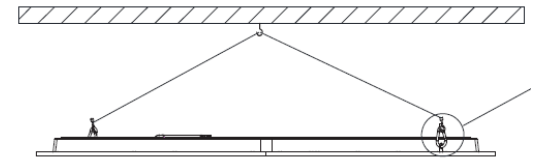

# Accessory

PVC clips for plater ceiling  
RC048Z SMB-PLC  
911401824580

Surface mounted frame  
911401867282 : Panel SMB W30L120 H7  
911401724282 : Panel SMB W60L60 H7

Suspension kit  
RC048Z SME-2  
911401824680