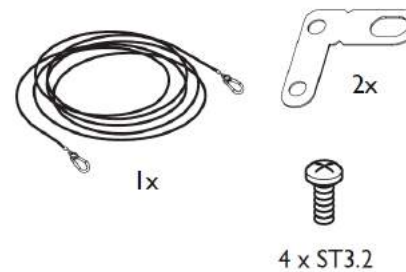

# Accessory

PVC clips for plater ceiling  
RC048Z SMB-PLC  
911401824580

Surface mounted frame  
911401867282 : Panel SMB W30L120 H7  
911401724282 : Panel SMB W60L60 H7

Suspension kit  
RC048Z SME-2  
911401824680