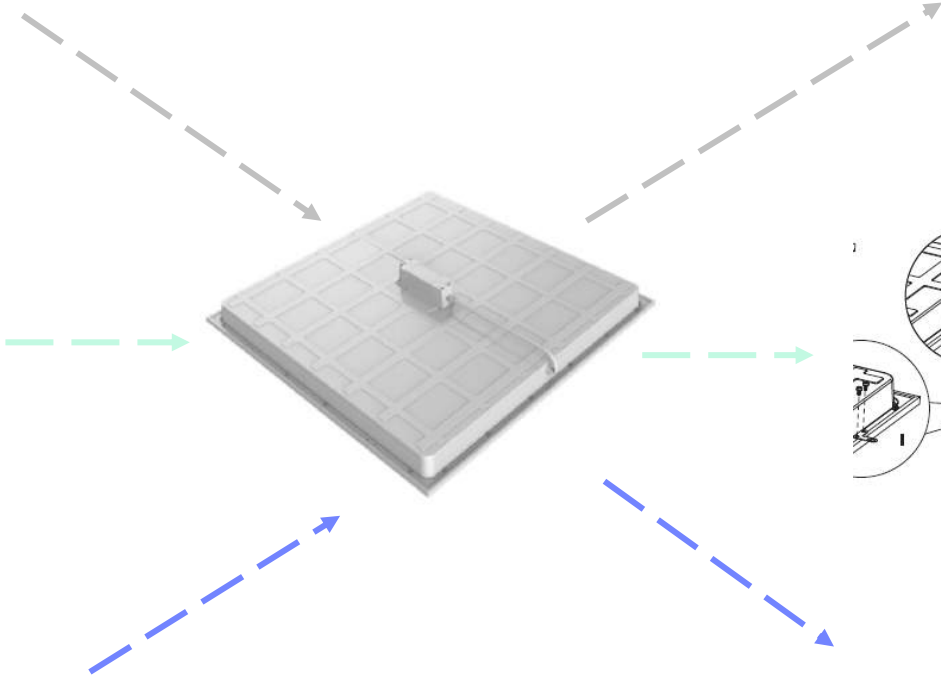

# Usage flexibility

RC048Z SMB-PLC

RC048Z SME-2

RC048Z SC

# Accessory

PVC clips for plater ceiling  
RC048Z SMB-PLC  
911401824580

Surface mounted frame  
911401867282 : Panel SMB W30L120 H7  
911401724282 : Panel SMB W60L60 H7

Suspension kit  
RC048Z SME-2  
911401824680