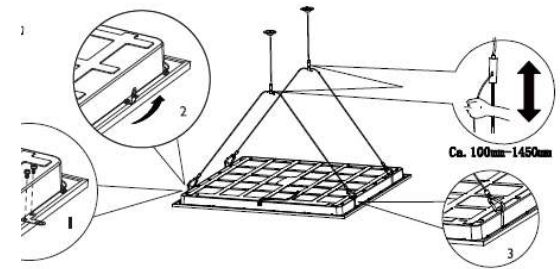

# Usage flexibility

RC048Z SMB-PLC

RC048Z SME-2

RC048Z SC

# Accessory

PVC clips for plater ceiling  
RC048Z SMB-PLC  
911401824580

Surface mounted frame  
911401867282 : Panel SMB W30L120 H7  
911401724282 : Panel SMB W60L60 H7

Suspension kit  
RC048Z SME-2  
911401824680