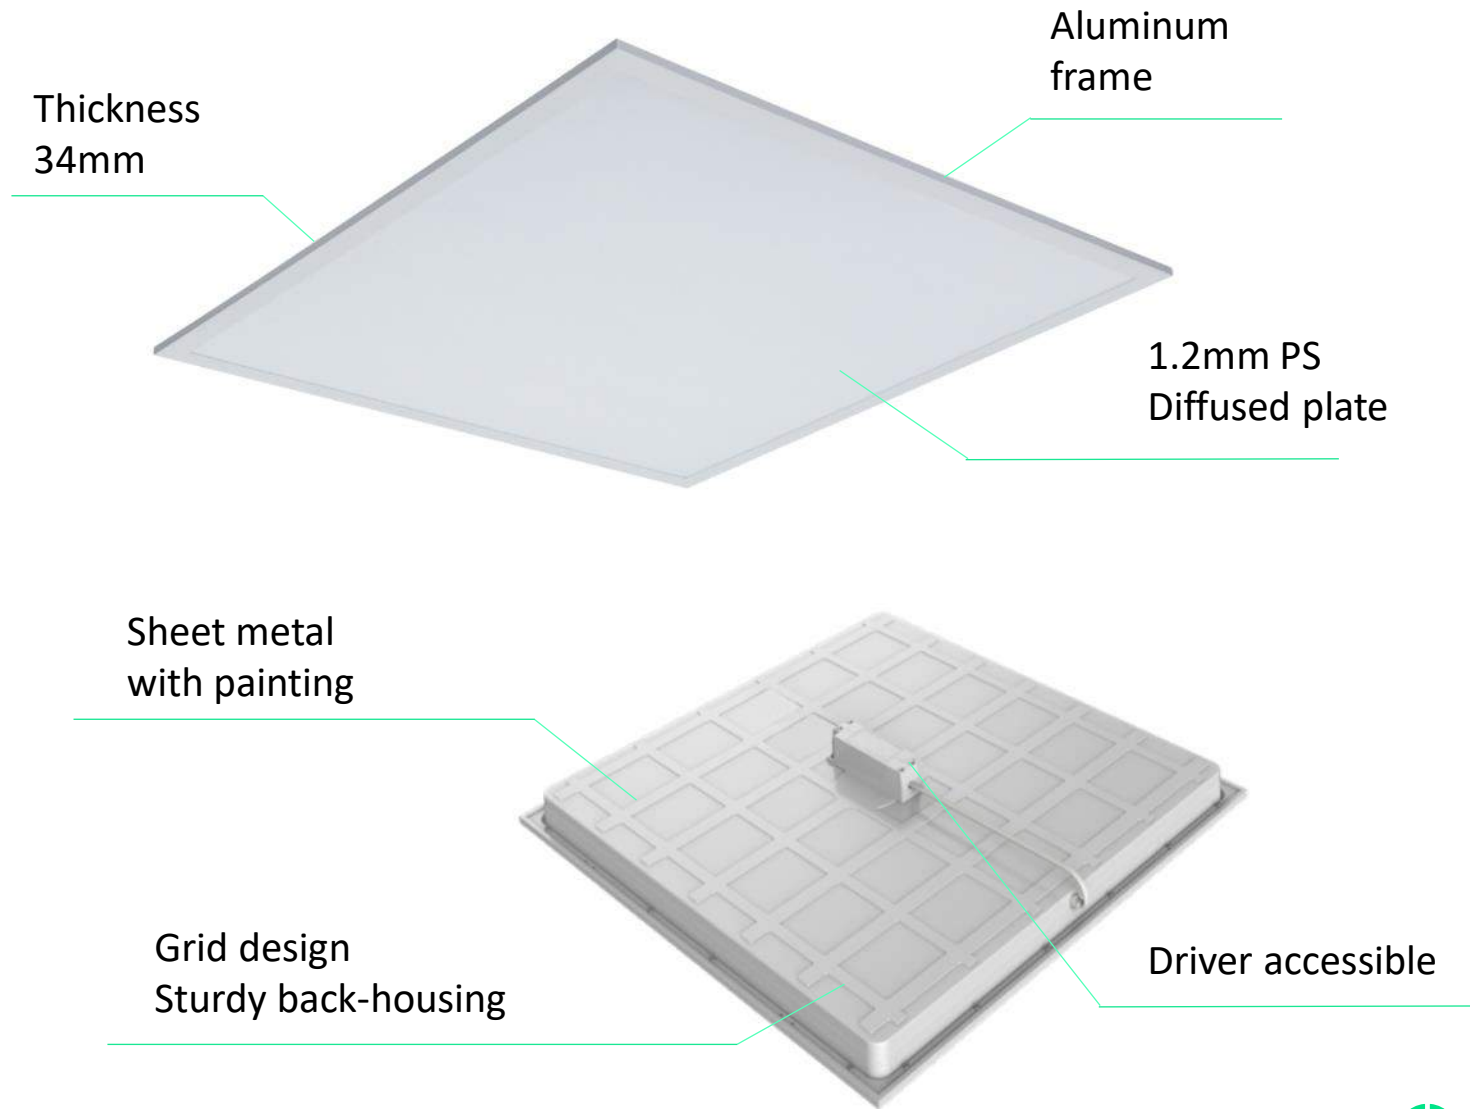

Product Details