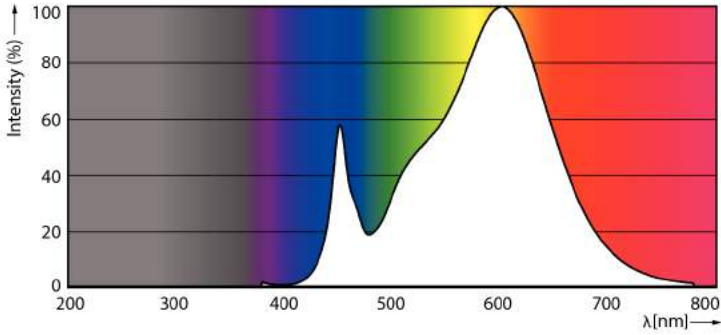

MASTER LEDtube Mains T5

Photometric data

LEDtube MAS 16,5W G5 2300lm 830