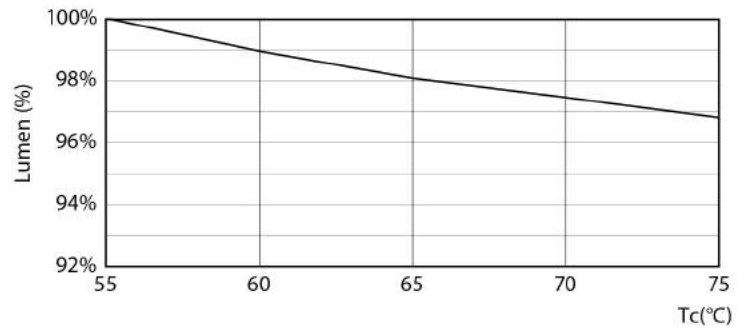

MASTER LEDtube Mains T5

Photometric data

LEDtube MAS 16,5W G5 2300lm 830

Lifetime

Life Expectancy Diagram

LEDtube MAS 1 26W 50K FailureRate-LED

LEDtube MAS 1 26W 50K LifetimeVsTc-LED

LEDtube MAS G3 20W 50K LumenVsTc-LMP