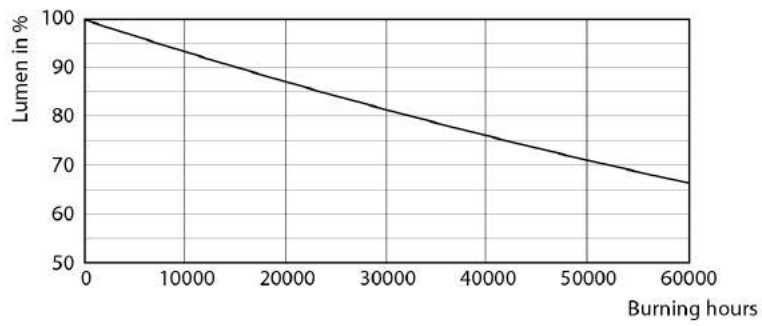

MASTER LEDtube Mains T5

Lifetime

Lumen Maintenance Diagram