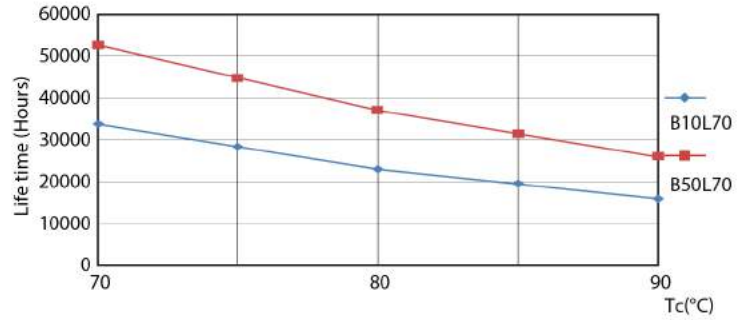

LEDtube MAS 1 26W 50K LifetimeVsTc-LED

Lifetime