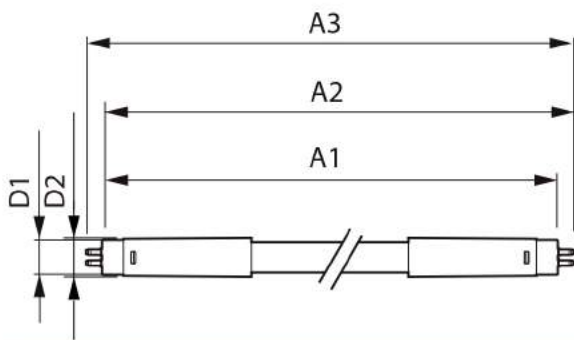

Product data

General information	
Cap-Base	G5 [G5]
EU RoHS compliant	Yes
Nominal Lifetime (Nom)	50000 h
Switching Cycle	200000
Technical Type	20-35W
Flux measurement reference	Sphere

Light technical	
Color Code	830 [CCT of 3000K]
Beam Angle (Nom)	200 °
Luminous Flux (Nom)	2800 lm
Color Designation	White (WH)
Correlated Color Temperature (Nom)	3000 K
Luminous Efficacy (rated) (Nom)	140,00 lm/W
Color Consistency	<6
Color Rendering Index (Nom)	80

Temperature	
T-Ambient (Max)	45 °C
T-Ambient (Min)	-20 °C
T-Storage (Max)	65 °C
T-Storage (Min)	-40 °C

MASTER LEDtube Mains T5

T-Case Maximum (Nom)	75 °C
Controls and dimming	
Dimmable	No
Mechanical and housing	
Bulb Finish	Frosted
Bulb Material	Glass
Product Length	1500 mm
Bulb Shape	Tube, double-ended
Approval and application	
Energy Efficiency Class	D
Energy Saving Product	Yes
Approval Marks	RoHS compliance CE marking KEMA Keur certificate

Energy Consumption kWh/1000 h	20 kWh
EPREL Registration Number	467354
Product data	
Full product code	871869978355600
Order product name	MASTER LEDtube 1500mm HE 20W 830 T5
EAN/UPC - Product	8718699783556
Order code	929002421208
Numerator - Quantity Per Pack	1
Numerator - Packs per outer box	10
Material Nr. (12NC)	929002421208
Net Weight (Piece)	0.176 kg

Dimensional drawing

MASTER LEDtube 1500mm HE 20W 830 T5

Product	D1	D2	A1	A2	A3
MASTER LEDtube 1500mm HE 20W 830 T5	15.8 mm	19 mm	1449 mm	1454.9 mm	1463.2 mm

Photometric data

LEDtube MAS 8W G5 1000lm

LEDtube MAS 20W G5 2800lm 830