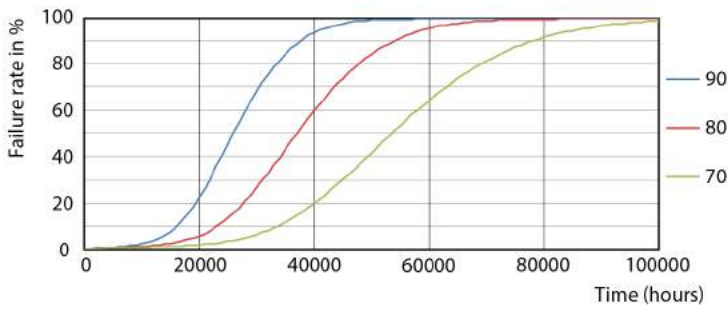

MASTER LEDtube Mains T5

Photometric data

LEDtube MAS 16,5W G5 2300lm 830

Lifetime

Life Expectancy Diagram

LEDtube MAS 1 26W 50K FailureRate-LED

LEDtube MAS 1 26W 50K LifetimeVsTc-LED

LEDtube MAS G3 20W 50K LumenVsTc-LMP