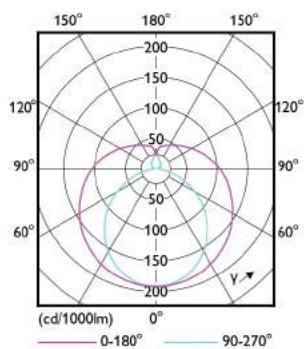

Product data

General information	
Cap-Base	G5 [G5]
EU RoHS compliant	Yes
Nominal Lifetime (Nom)	50000 h
Switching Cycle	200000
Technical Type	20-35W
Flux measurement reference	Sphere

Light technical	
Color Code	830 [CCT of 3000K]
Beam Angle (Nom)	200 °
Luminous Flux (Nom)	2800 lm
Color Designation	White (WH)
Correlated Color Temperature (Nom)	3000 K
Luminous Efficacy (rated) (Nom)	140,00 lm/W
Color Consistency	<6
Color Rendering Index (Nom)	80

Energy Consumption kWh/1000 h	20 kWh
EPREL Registration Number	467354
Product data	
Full product code	871869978355600
Order product name	MASTER LEDtube 1500mm HE 20W 830 T5
EAN/UPC - Product	8718699783556
Order code	929002421208
Numerator - Quantity Per Pack	1
Numerator - Packs per outer box	10
Material Nr. (12NC)	929002421208
Net Weight (Piece)	0.176 kg

Dimensional drawing

MASTER LEDtube 1500mm HE 20W 830 T5

Product	D1	D2	A1	A2	A3
MASTER LEDtube 1500mm HE 20W 830 T5	15.8 mm	19 mm	1449 mm	1454.9 mm	1463.2 mm

Photometric data

LEDtube MAS 8W G5 1000lm

LEDtube MAS 20W G5 2800lm 830

MASTER LEDtube Mains T5

Photometric data

LEDtube MAS 16,5W G5 2300lm 830

Lifetime

Life Expectancy Diagram

LEDtube MAS 1 26W 50K FailureRate-LED

LEDtube MAS 1 26W 50K LifetimeVsTc-LED

LEDtube MAS G3 20W 50K LumenVsTc-LMP