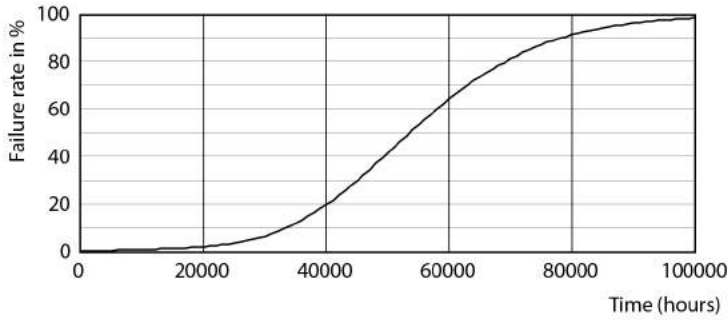

Lifetime

Life Expectancy Diagram