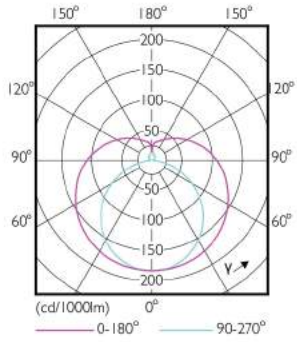

Dimensional drawing

Master LEDtube HF 600mm HE 8W 830 T5

Product	D1	D2	A1	A2	A3
Master LEDtube HF 600mm HE 8W 830 T5	15.5 mm	18.8 mm	549 mm	556.1 mm	563.2 mm

Photometric data

General Lighting
TUBE 600mm HE 8W 830 1000lm
Page 10

LEDtube 600mm 8W G5 830 1000lm

Spectral Power Distribution Colour

MASTER LEDtube InstantFit HF T5

Photometric data

LEDtube 600mm 8W G5 830 1000lm

Lifetime

LumenVsTc

FailureRate