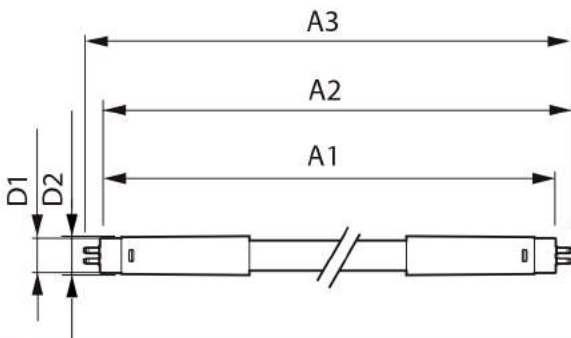

MASTER LEDtube InstantFit HF T5

Controls and dimming

Dimmable	Yes - Check ballast compatibility

Mechanical and housing

Bulb Finish	Frosted
Bulb Material	Glass
Product Length	600 mm
Bulb Shape	Tube, double-ended

Approval and application

Energy Efficiency Class	E
Energy Saving Product	Yes
Approval Marks	RoHS compliance TUV CE marking KEMA Keur certificate

Energy Consumption kWh/1000 h	8 kWh
EPREL Registration Number	406183

Product data

Full product code	871869674323200
Order product name	Master LEDtube HF 600mm HE 8W 830 T5
EAN/UPC - Product	8718696743232
Order code	929001390702
Numerator - Quantity Per Pack	1
Numerator - Packs per outer box	10
Material Nr. (12NC)	929001390702
Net Weight (Piece)	0.080 kg

Dimensional drawing

Master LEDtube HF 600mm HE 8W 830 T5

Product	D1	D2	A1	A2	A3
Master LEDtube HF 600mm HE 8W 830 T5	15.5 mm	18.8 mm	549 mm	556.1 mm	563.2 mm

Photometric data

LEDtube 600mm 8W G5 830 1000lm