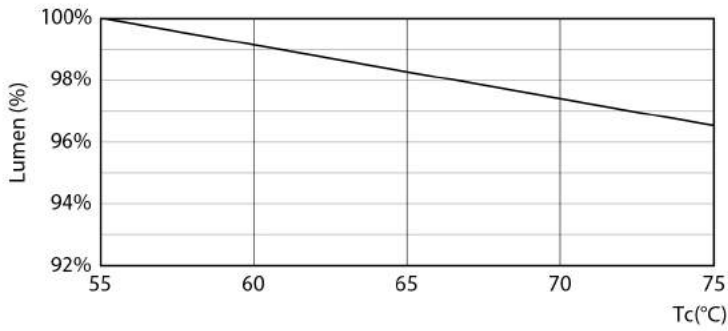

LEDtube 600mm 8W G5 830 1000lm

Spectral Power Distribution Colour

MASTER LEDtube InstantFit HF T5

Photometric data

LEDtube 600mm 8W G5 830 1000lm

Lifetime

LumenVsTc

FailureRate