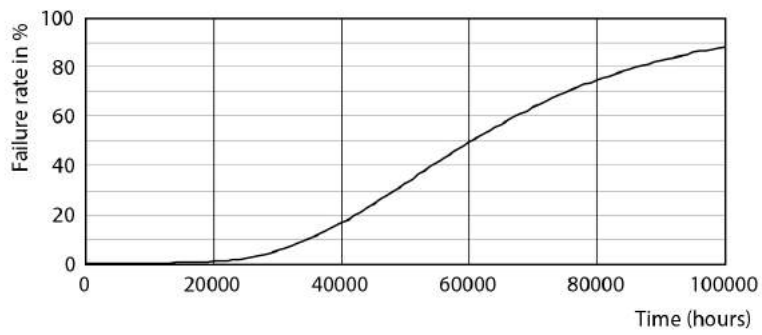

MASTER LEDtube InstantFit HF T5

Lifetime

Life Expectancy Diagram