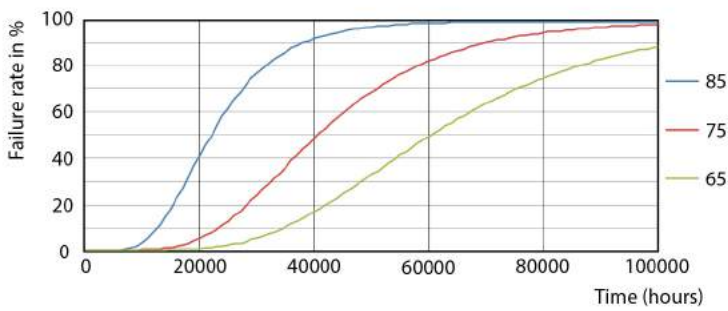

LEDtube 600mm 8W G5 830 1000lm

Spectral Power Distribution Colour

MASTER LEDtube InstantFit HF T5

Photometric data

LEDtube 600mm 8W G5 830 1000lm

Lifetime

LumenVsTc

FailureRate