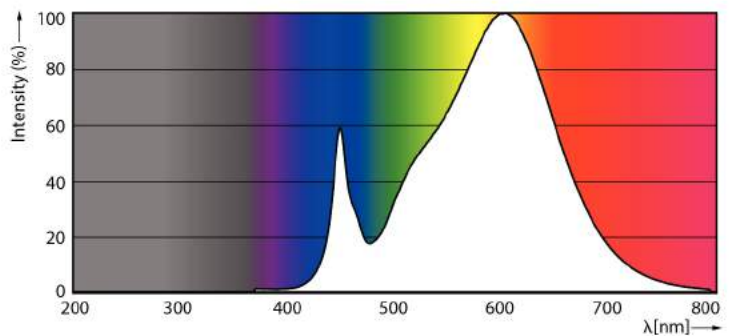

Spectral Power Distribution Colour