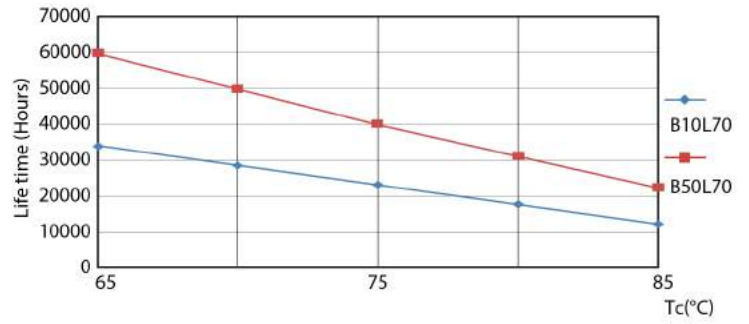

LEDtube 600mm 8W G5 830 1000lm

Spectral Power Distribution Colour

MASTER LEDtube InstantFit HF T5

Photometric data

LEDtube 600mm 8W G5 830 1000lm

Lifetime

LumenVsTc

FailureRate