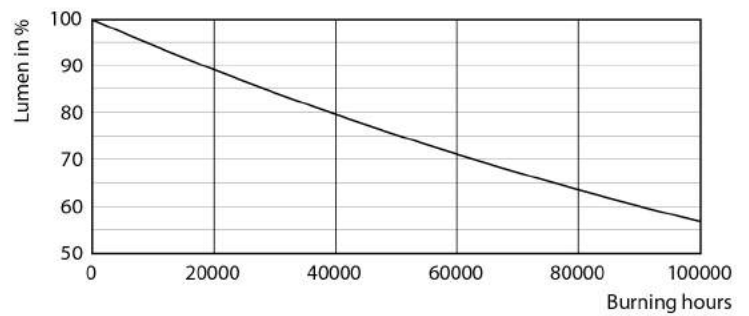

Lumen Maintenance Diagram