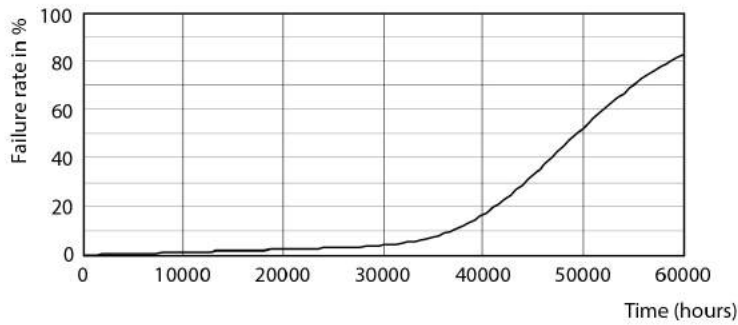

TrueForce LED Public (Road – SON)

Photometric data

LEDTrueForce SON-T 115klm E40 730

Lifetime

LEDTrueForce SON-T E40