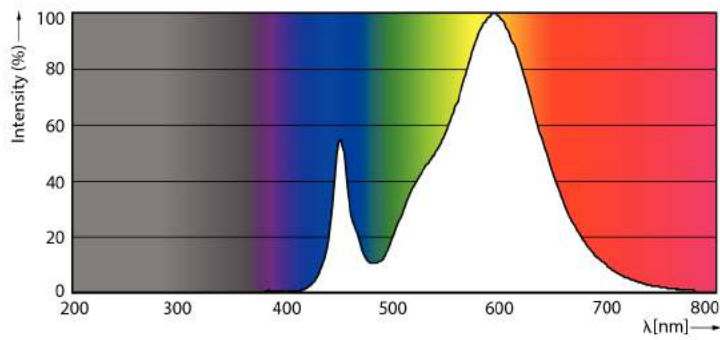

TrueForce LED Public (Road – SON)

Temperature	
T-Case Maximum (Nom)	103 °C
Controls and dimming	
Dimmable	No
Mechanical and housing	
Bulb Finish	Clear
Bulb Shape	Others
Approval and application	
Energy Efficiency Class	D
Energy Consumption kWh/1000 h	68 kWh

EPREL Registration Number	465205
Product data	
Full product code	871869963908200
Order product name	TrueForce LED Road 112-68W E40 730
EAN/UPC - Product	8718699639082
Order code	929002007602
Numerator - Quantity Per Pack	1
Numerator - Packs per outer box	6
Material Nr. (12NC)	929002007602
Net Weight (Piece)	0.432 kg

Dimensional drawing

Product	D	C
TrueForce LED Road 112-68W E40 730	71 mm	262 mm

Photometric data

LEDTrueForce SON-T 115klm E40 730