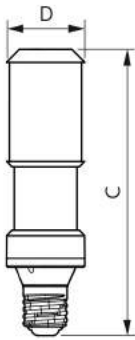

Dimensional drawing

TrueForce LED Road 112-68W E40 730

Product	D	C
TrueForce LED Road 112-68W E40 730	71 mm	262 mm

Photometric data

LEDTrueForce SON-T 115klm E40 730

LEDTrueForce SON-T E40 68W

TrueForce LED Public (Road – SON)