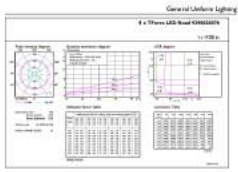

TrueForce LED Public (Road – SON)

Photometric data