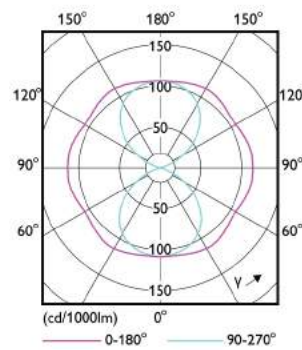

Dimensional drawing

TrueForce LED Road 112-68W E40 730

Product	D	C
TrueForce LED Road 112-68W E40 730	71 mm	262 mm

Photometric data

LEDTrueForce SON-T 115klm E40 730

LEDTrueForce SON-T E40 68W

TrueForce LED Public (Road – SON)