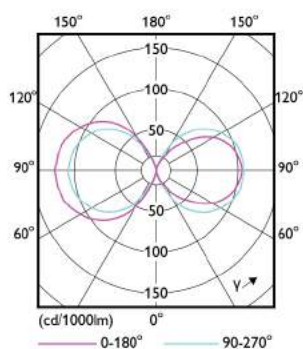

Photometric data

LEDTrueForce E27 360