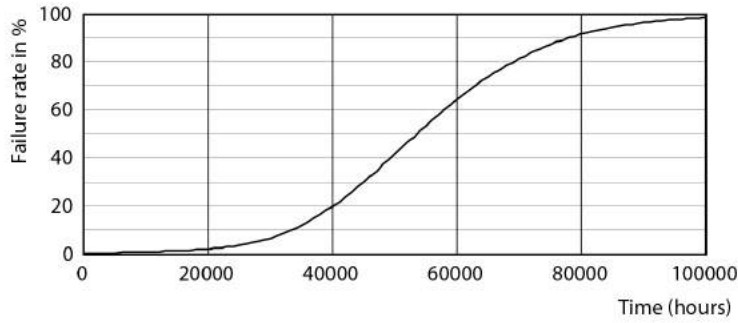

TrueForce LED Public (Urban/Road – HPL/SON)

Photometric data

LEDTrueForce E27 21W 3000K

Lifetime

LEDTrueForce Others 360

LEDTrueForce Others 360