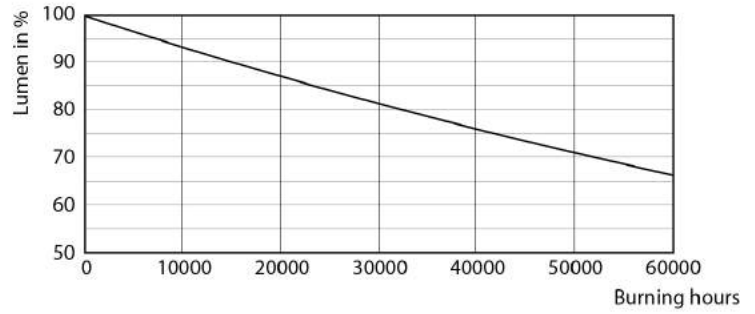

TrueForce LED Public (Urban/Road – HPL/SON)

Photometric data

LEDTrueForce E27 21W 3000K

Lifetime

LEDTrueForce Others 360

LEDTrueForce Others 360