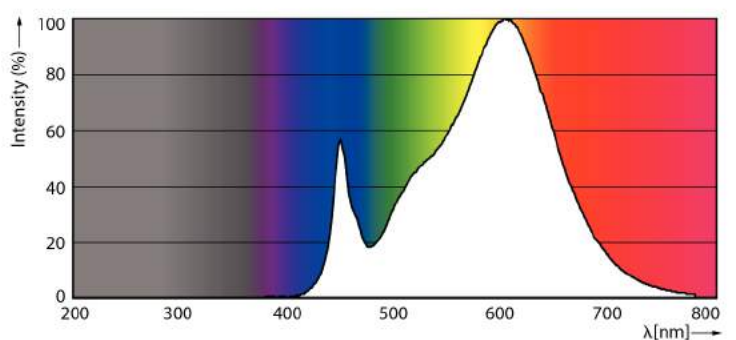

LEDTrueForce E27 21W 3000K