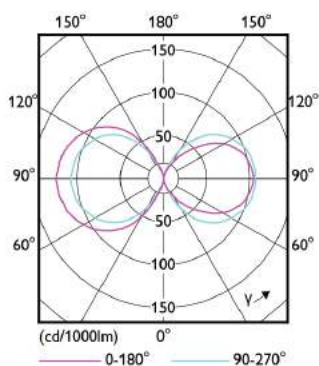

Photometric data

LEDTrueForce E27 360