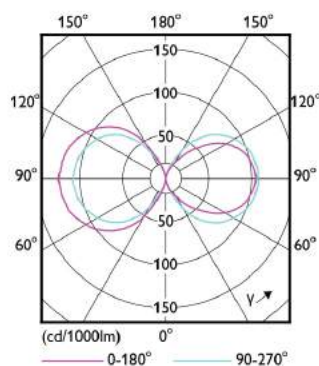

Warnings and Safety

• Installation should always be performed by a qualified electrician or installer. Use the installation guide for instructions

Product data

General information	
Cap-Base	E27 [E27]
EU RoHS compliant	Yes
Nominal Lifetime (Nom)	50000 h
Switching Cycle	50000
Technical Type	28-125W
Flux measurement reference	Sphere
Light technical	
Color Code	840 [CCT of 4000K]
Beam Angle (Nom)	360 °
Luminous Flux (Nom)	4000 lm

Product data

Full product code	871869963820700
Order product name	TrueForce LED HPL ND 40-28W E27 840
EAN/UPC - Product	8718699638207
Order code	929002006402
Numerator - Quantity Per Pack	1
Numerator - Packs per outer box	6
Material Nr. (12NC)	929002006402
Net Weight (Piece)	0.365 kg

Dimensional drawing

TrueForce LED HPL ND 40-28W E27 840

Product	D	C
TrueForce LED HPL ND 40-28W E27 840	75 mm	178 mm

Photometric data

LEDTrueForce E27 28W 4000K

LEDTrueForce E27 360

Photometric data

LEDTrueForce E27 28W 4000K