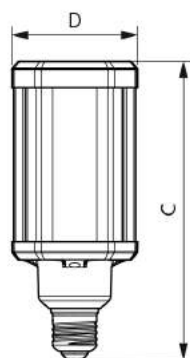

Product data

Full product code	871869963820700
Order product name	TrueForce LED HPL ND 40-28W E27 840
EAN/UPC - Product	8718699638207
Order code	929002006402
Numerator - Quantity Per Pack	1
Numerator - Packs per outer box	6
Material Nr. (12NC)	929002006402
Net Weight (Piece)	0.365 kg

Dimensional drawing

TrueForce LED HPL ND 40-28W E27 840

Product	D	C
TrueForce LED HPL ND 40-28W E27 840	75 mm	178 mm

Photometric data

LEDTrueForce E27 28W 4000K

LEDTrueForce E27 360

Photometric data

LEDTrueForce E27 28W 4000K