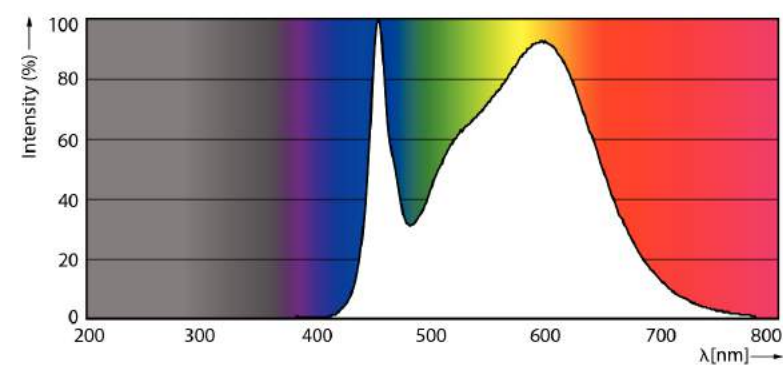

Color Designation	Cool White (CW)
Correlated Color Temperature (Nom)	4000 K
Luminous Efficacy (rated) (Nom)	142 lm/W
Color Consistency	<6
Color Rendering Index (Nom)	80
LLMF At End Of Nominal Lifetime (Nom)	70 %
Operating and electrical	
Input Frequency	50 to 60 Hz
Power (Nom)	28 W
Lamp Current (Nom)	125 mA
Wattage Equivalent	80 W

Dimensional drawing

TrueForce LED HPL ND 40-28W E27 840

Product	D	C
TrueForce LED HPL ND 40-28W E27 840	75 mm	178 mm

Photometric data

LEDTrueForce E27 28W 4000K

LEDTrueForce E27 360

Photometric data

LEDTrueForce E27 28W 4000K