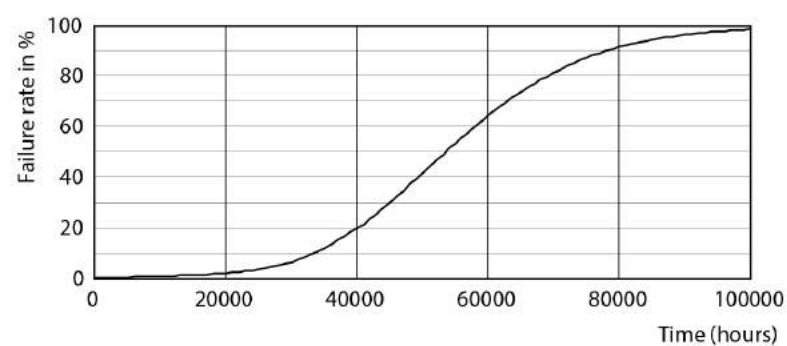

Lifetime

LEDTrueForce Others 360