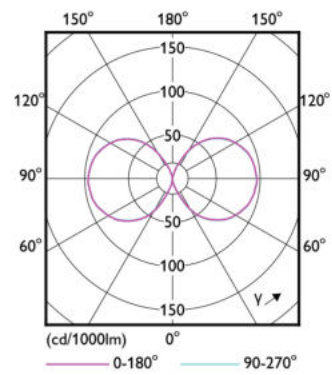

Light technical

Color Code	830 [CCT of 3000K]
Beam Angle (Nom)	360 °
Luminous Flux (Nom)	5700 lm

Color Designation	White (WH)
Correlated Color Temperature (Nom)	3000 K
Luminous Efficacy (rated) (Nom)	135 lm/W
Color Consistency	<6
Color Rendering Index (Nom)	80
LLMF At End Of Nominal Lifetime (Nom)	70 %

Energy Efficiency Class	D
Energy Consumption kWh/1000 h	42 kWh
EPREL Registration Number	403603

Product data

Full product code	871869963822100
Order product name	TrueForce LED HPL ND 57-42W E27 830
EAN/UPC - Product	8718699638221
Order code	929002006502
Numerator - Quantity Per Pack	1
Numerator - Packs per outer box	6
Material Nr. (12NC)	929002006502
Net Weight (Piece)	0.365 kg

Dimensional drawing

TrueForce LED HPL ND 57-42W E27 830

Product	D	C
TrueForce LED HPL ND 57-42W E27 830	84 mm	178 mm

Photometric data

LEDTrueForce E27 42W

LEDTrueForce E27 42W 3000K

Photometric data

LEDTrueForce E27 42W 3000K