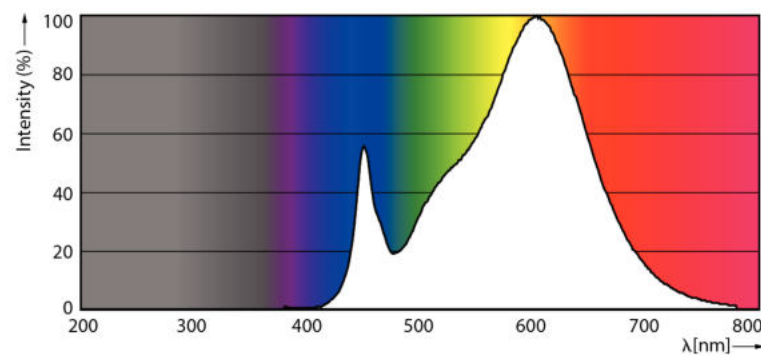

Photometric data

LEDTrueForce E27 42W

LEDTrueForce E27 42W 3000K