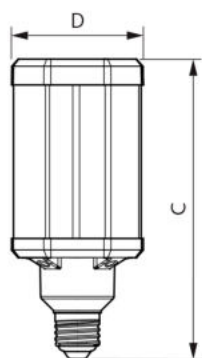

Energy Efficiency Class	D
Energy Consumption kWh/1000 h	42 kWh
EPREL Registration Number	403603

Product data

Full product code	871869963822100
Order product name	TrueForce LED HPL ND 57-42W E27 830
EAN/UPC - Product	8718699638221
Order code	929002006502
Numerator - Quantity Per Pack	1
Numerator - Packs per outer box	6
Material Nr. (12NC)	929002006502
Net Weight (Piece)	0.365 kg

Dimensional drawing

TrueForce LED HPL ND 57-42W E27 830

Product	D	C
TrueForce LED HPL ND 57-42W E27 830	84 mm	178 mm

Photometric data

LEDTrueForce E27 42W

LEDTrueForce E27 42W 3000K

Photometric data

LEDTrueForce E27 42W 3000K