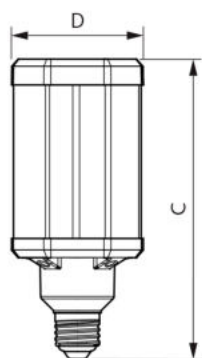

Product data

Full product code	871869963824500
Order product name	TrueForce LED HPL ND 60-42W E27 840
EAN/UPC - Product	8718699638245
Order code	929002006602
Numerator - Quantity Per Pack	1
Numerator - Packs per outer box	6
Material Nr. (12NC)	929002006602
Net Weight (Piece)	0.365 kg

Dimensional drawing

TrueForce LED HPL ND 60-42W E27 840

Product	D	C
TrueForce LED HPL ND 60-42W E27 840	84 mm	178 mm

Photometric data

LEDTrueForce E27

LEDTrueForce E27

Photometric data

LEDTrueForce E27 42W 3000K