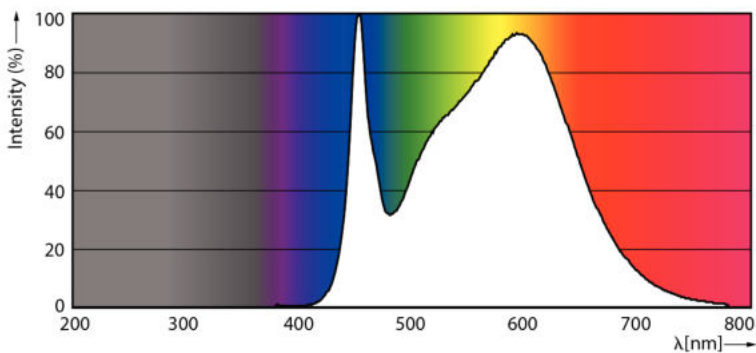

Warnings and Safety

• Installation should always be performed by a qualified electrician or installer. Use the installation guide for instructions

Product data

General information		Color Designation	
Cap-Base	E27 [E27]		Cool White (CW)
EU RoHS compliant	Yes	Correlated Color Temperature (Nom)	4000 K
Nominal Lifetime (Nom)	50000 h	Luminous Efficacy (rated) (Nom)	142 lm/W
Switching Cycle	50000	Color Consistency	<6
Technical Type	42-125W	Color Rendering Index (Nom)	80
Flux measurement reference	Sphere	LLMF At End Of Nominal Lifetime (Nom)	70 %
Light technical		Operating and electrical	
Color Code	840 [CCT of 4000K]	Input Frequency	50 to 60 Hz
Beam Angle (Nom)	360 °	Power (Nom)	42 W
Luminous Flux (Nom)	6000 lm	Lamp Current (Nom)	186 mA
		Wattage Equivalent	125 W

Dimensional drawing

TrueForce LED HPL ND 60-42W E27 840

Product	D	C
TrueForce LED HPL ND 60-42W E27 840	84 mm	178 mm

Photometric data

LEDTrueForce E27

LEDTrueForce E27

Photometric data

LEDTrueForce E27 42W 3000K