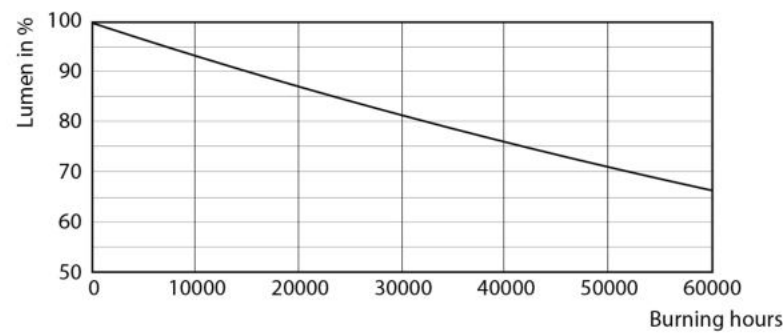

LEDTrueForce Others 360