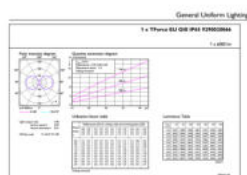

Warnings and Safety

• Installation should always be performed by a qualified electrician or installer. Use the installation guide for instructions

Product data

General information		Color Designation	
Cap-Base	E27 [E27]		Cool White (CW)
EU RoHS compliant	Yes	Correlated Color Temperature (Nom)	4000 K
Nominal Lifetime (Nom)	50000 h	Luminous Efficacy (rated) (Nom)	142 lm/W
Switching Cycle	50000	Color Consistency	<6
Technical Type	42-125W	Color Rendering Index (Nom)	80
Flux measurement reference	Sphere	LLMF At End Of Nominal Lifetime (Nom)	70 %
Light technical		Operating and electrical	
Color Code	840 [CCT of 4000K]	Input Frequency	50 to 60 Hz
Beam Angle (Nom)	360 °	Power (Nom)	42 W
Luminous Flux (Nom)	6000 lm	Lamp Current (Nom)	186 mA
		Wattage Equivalent	125 W

Product data

Full product code	871869963824500
Order product name	TrueForce LED HPL ND 60-42W E27 840
EAN/UPC - Product	8718699638245
Order code	929002006602
Numerator - Quantity Per Pack	1
Numerator - Packs per outer box	6
Material Nr. (12NC)	929002006602
Net Weight (Piece)	0.365 kg

Dimensional drawing

TrueForce LED HPL ND 60-42W E27 840

Product	D	C
TrueForce LED HPL ND 60-42W E27 840	84 mm	178 mm

Photometric data

LEDTrueForce E27

LEDTrueForce E27

Photometric data

LEDTrueForce E27 42W 3000K