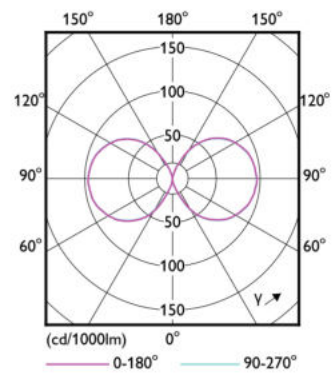

Warnings and Safety

• Installation should always be performed by a qualified electrician or installer. Use the installation guide for instructions

Product data

General information		Color Designation	
Cap-Base	E27 [E27]		Cool White (CW)
EU RoHS compliant	Yes	Correlated Color Temperature (Nom)	4000 K
Nominal Lifetime (Nom)	50000 h	Luminous Efficacy (rated) (Nom)	142 lm/W
Switching Cycle	50000	Color Consistency	<6
Technical Type	42-125W	Color Rendering Index (Nom)	80
Flux measurement reference	Sphere	LLMF At End Of Nominal Lifetime (Nom)	70 %
Light technical		Operating and electrical	
Color Code	840 [CCT of 4000K]	Input Frequency	50 to 60 Hz
Beam Angle (Nom)	360 °	Power (Nom)	42 W
Luminous Flux (Nom)	6000 lm	Lamp Current (Nom)	186 mA
		Wattage Equivalent	125 W

Product data

Full product code	871869963824500
Order product name	TrueForce LED HPL ND 60-42W E27 840
EAN/UPC - Product	8718699638245
Order code	929002006602
Numerator - Quantity Per Pack	1
Numerator - Packs per outer box	6
Material Nr. (12NC)	929002006602
Net Weight (Piece)	0.365 kg

Dimensional drawing

TrueForce LED HPL ND 60-42W E27 840

Product	D	C
TrueForce LED HPL ND 60-42W E27 840	84 mm	178 mm

Photometric data

LEDTrueForce E27

LEDTrueForce E27

Photometric data

LEDTrueForce E27 42W 3000K