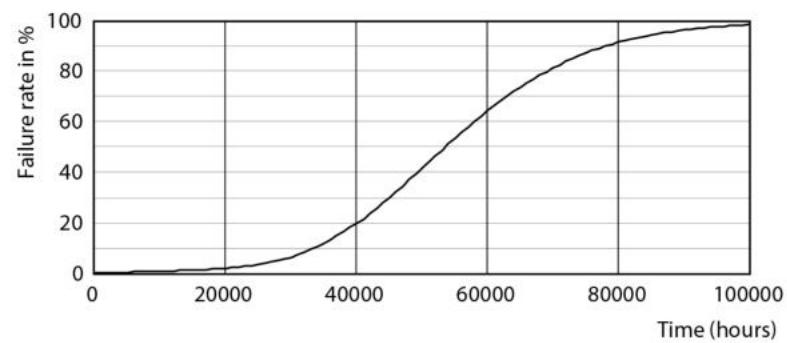

Lifetime

LEDTrueForce Others 360