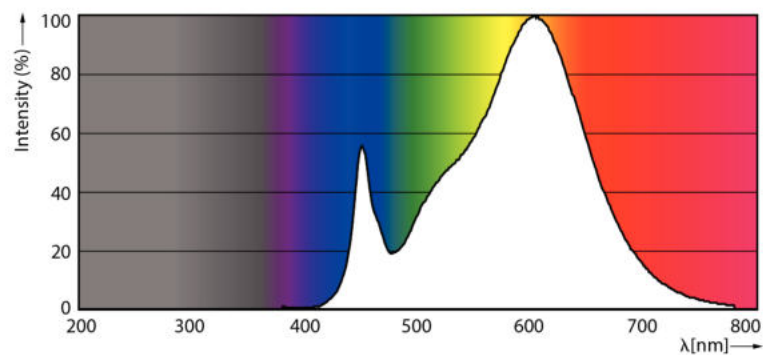

Photometric data

LEDTrueForce E27 42W

LEDTrueForce E40 42W 3000K