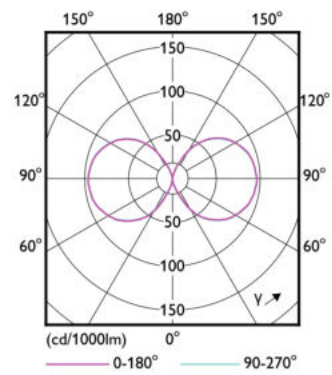

Photometric data

LEDTrueForce E27 42W 3000K