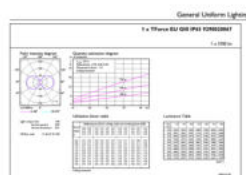

LEDTrueForce E40 42W 3000K